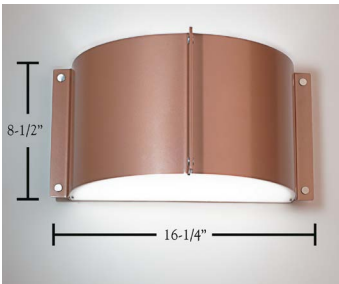

d1291

MERIDIAN WALL FIXTURE

PROJECT: _____
 TYPE: _____
 QUANTITY: _____
 NOTES: _____

SPECIFICATION

CONSTRUCTION	Aluminum shade
DIFFUSER	White opal acrylic bottom lens
ACCENTS	Brushed aluminum buttons
MOUNTING	Standard wall junction box
FINISH	Metal or powder coat paint
VOLTAGE	120V or 277V
LIGHT SOURCE	Dedicated LED or medium base socket
DIMMING	Non-dimming, 0-10V, ELV, or TRIAC
DIMENSIONS	16-1/4" Width x 8-1/2" Height
DEPTH	9-1/2"
CODE COMPLIANCE	UL listed, cUL (ETL/ETLc for LED) certified for dry locations

DIMENSIONS

PRODUCT DETAIL

ORDERING INFORMATION

MODEL	LAMPING	VOLTAGE	FINISH	OPTIONS
d1291	2LED6-L² 12W LED, 1104 TOTAL LUMENS 2M60⁵ 60W MAX, MEDIUM BASE, A TYPE	120¹ 120V 277 277V	METAL FINISHES AL BRUSHED ALUMINUM PA POLISHED ALUMINUM PAINTED FINISHES BG BLACK GLOSS BL METALLIC BLUE RD METALLIC RED CU METALLIC COPPER T1 LIGHT TAN G2 MEDIUM GREY GM METALLIC GREEN MB MATTE BLACK MG METALLIC GREY YL BRIGHT YELLOW	TLF TOP LENS-FLAT, WHITE OPAL TDF⁴ TOP PERFORATED METAL DIFFUSER DIM³ DIMMING: 0-10V, ELV, OR TRIAC WH WHITE GLOSS T2 MEDIUM TAN AN METALLIC ANTHRACITE SF SEAFOAM MP MAGENTA PINK BZ METALLIC BRONZE SPECIAL COLOR FINISH SCF _____
NOTES 1. FIXTURES ARE FACTORY PREWIRED FOR 120V UNLESS OTHERWISE SPECIFIED. 2. 3000K IS THE STANDARD COLOR TEMPERATURE UNLESS OTHERWISE SPECIFIED; ALSO AVAILABLE IN 2700K, 3500K, AND 4000K 3. COMPATIBLE WITH DEDICATED LED LAMPING; SPECIFY DIMMING PROTOCOL: 0-10V, ELV, OR TRIAC 4. DIFFUSER COMES PAINTED WHITE 5. FIXTURE SUPPLIED LESS LAMPS; LAMPS MAY BE ORDERED FROM D'AC 6. FOR MODIFICATIONS TO DIMENSIONS, ELECTRICAL REQUIREMENTS, AND OTHER SPECIAL ORDERS, PLEASE CONTACT YOUR D'AC REPRESENTATIVE				