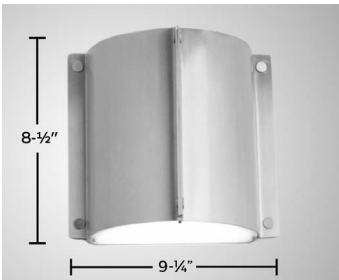

### SPECIFICATION

<b>CONSTRUCTION</b>	Aluminum shade
<b>DIFFUSER</b>	White opal acrylic bottom lens
<b>ACCENTS</b>	Brushed aluminum buttons
<b>MOUNTING</b>	Standard wall junction box
<b>FINISH</b>	Metal or powder coat paint
<b>VOLTAGE</b>	120V or 277V
<b>LIGHT SOURCE</b>	Dedicated LED or medium base socket
<b>DIMMING</b>	Non-dimming, 0-10V, ELV, or TRIAC
<b>DIMENSIONS</b>	9-¼" Width x 8-½" Height
<b>DEPTH</b>	6"
<b>CODE COMPLIANCE</b>	UL listed, cUL (ETL/ETLc for LED) certified for dry locations

### DIMENSIONS