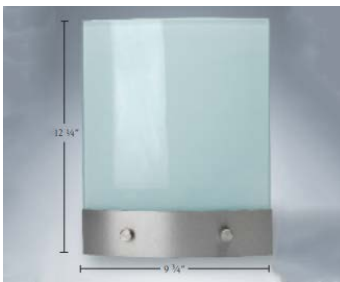

DIMENSIONS

RELATED PRODUCT: d1271