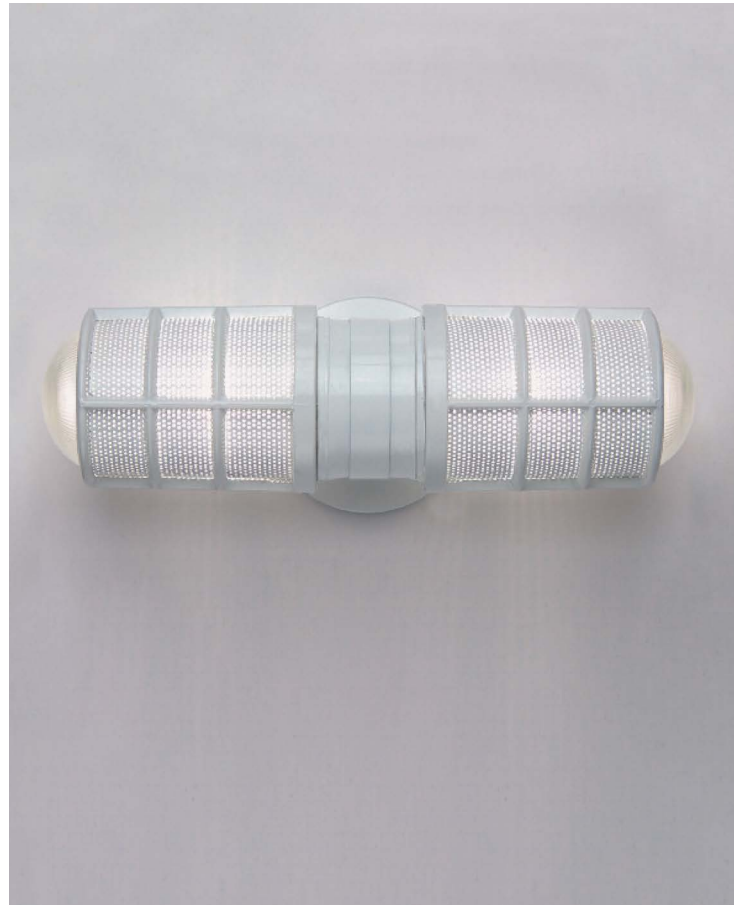

d1011

SOFT INDUSTRIAL WALL FIXTURE

PROJECT: _____
 TYPE: _____
 QUANTITY: _____
 NOTES: _____

SPECIFICATION

CONSTRUCTION	Cast aluminum grill and fittings
ENCLOSURE	Clear glass enclosure
CANOPY	5" diameter x 1/2" deep canopy
MOUNTING	Standard wall junction box
FINISH	Powder coat paint
VOLTAGE	120V or 277V
LIGHT SOURCE	Dedicated LED or medium base socket
DIMMING	Non-dimming, 0-10V, ELV, or TRIAC
SHADE DIMENSION	14-1/2" Width x 5" Height
DEPTH	6-1/4"
CODE COMPLIANCE	UL listed, cUL (ETL/ETLc for LED) certified for dry locations

DIMENSIONS

ORDERING INFORMATION

MODEL	LAMPING	VOLTAGE	FINISH	OPTIONS
<input type="checkbox"/> d1011	<p>2LED6² 2x6W LED, 1104 TOTAL LUMENS</p> <p>2M100⁵ 100W MAX, MEDIUM BASE, A TYPE</p>	<p>120' 120V</p> <p>277 277V</p>	<p>PAINTED FINISHES</p> <p>BG BLACK GLOSS</p> <p>BL METALLIC BLUE</p> <p>RD METALLIC RED</p> <p>CU METALLIC COPPER</p> <p>T1 LIGHT TAN</p> <p>G2 MEDIUM GREY</p> <p>GM METALLIC GREEN</p> <p>MB MATTE BLACK</p> <p>MG METALLIC GREY</p> <p>YL BRIGHT YELLOW</p> <p>BC BLACK CRINKLE</p> <p>G1 LIGHT GREY</p> <p>OR ORANGE</p>	<p>RG³ RIBBED GLASS ENCLOSURE</p> <p>PS³ PERFORATED METAL SLEEVE</p> <p>DIM⁴ DIMMING: 0-10V, TRIAC, OR ELV</p> <p>WET WET LOCATION UL/CUL LISTED</p> <p>WH WHITE GLOSS</p> <p>T2 MEDIUM TAN</p> <p>AN METALLIC ANTHRACITE</p> <p>SF SEAFOAM</p> <p>MP MAGENTA PINK</p> <p>BZ METALLIC BRONZE</p> <p>SPECIAL COLOR FINISH</p> <p>SCF _____</p>
<p>NOTES</p> <ol style="list-style-type: none"> 1. FIXTURES ARE FACTORY PREWIRED FOR 120V UNLESS OTHERWISE SPECIFIED. 2. 3000K IS THE STANDARD COLOR TEMPERATURE UNLESS OTHERWISE SPECIFIED; ALSO AVAILABLE IN 2700K, 3500K, AND 4000K 3. RIBBED GLASS AND PERFORATED METAL SLEEVE CANNOT BE ORDERED TOGETHER 4. COMPATIBLE WITH DEDICATED LED LAMPING; SPECIFY DIMMING PROTOCOL: 0-10V, ELV, OR TRIAC 5. FIXTURE SUPPLIED LESS LAMPS; LAMPS MAY BE ORDERED FROM D'AC 6. FOR MODIFICATIONS TO DIMENSIONS, ELECTRICAL REQUIREMENTS, AND OTHER SPECIAL ORDERS, PLEASE CONTACT YOUR D'AC REPRESENTATIVE 				