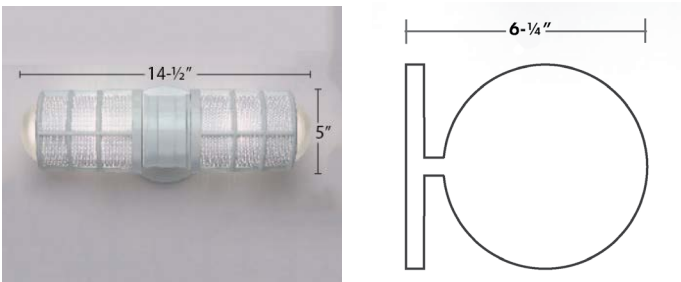

d1011

SOFT INDUSTRIAL WALL FIXTURE

PROJECT: _____
 TYPE: _____
 QUANTITY: _____
 NOTES: _____

SPECIFICATION

CONSTRUCTION	Cast aluminum grill and fittings
ENCLOSURE	Clear glass enclosure
CANOPY	5" diameter x 1/2" deep canopy
MOUNTING	Standard wall junction box
FINISH	Powder coat paint
VOLTAGE	120V or 277V
LIGHT SOURCE	Dedicated LED or medium base socket
DIMMING	Non-dimming, 0-10V, ELV, or TRIAC
SHADE DIMENSION	14-1/2" Width x 5" Height
DEPTH	6-1/4"
CODE COMPLIANCE	UL listed, cUL (ETL/ETLc for LED) certified for dry locations

DIMENSIONS

ORDERING INFORMATION

MODEL	LAMPING	VOLTAGE	FINISH	OPTIONS
<input type="checkbox"/> d1011	<p>2LED6² 2x6W LED, 1104 TOTAL LUMENS</p> <p>2M100⁵ 100W MAX, MEDIUM BASE, A TYPE</p>	<p>120' 120V</p> <p>277 277V</p>	<p>PAINTED FINISHES</p> <p>BG BLACK GLOSS</p> <p>BL METALLIC BLUE</p> <p>RD METALLIC RED</p> <p>CU METALLIC COPPER</p> <p>T1 LIGHT TAN</p> <p>G2 MEDIUM GREY</p> <p>GM METALLIC GREEN</p> <p>MB MATTE BLACK</p> <p>MG METALLIC GREY</p> <p>YL BRIGHT YELLOW</p> <p>BC BLACK CRINKLE</p> <p>G1 LIGHT GREY</p> <p>OR ORANGE</p>	<p>RG³ RIBBED GLASS ENCLOSURE</p> <p>PS³ PERFORATED METAL SLEEVE</p> <p>DIM⁴ DIMMING: 0-10V, TRIAC, OR ELV</p> <p>WET WET LOCATION UL/CUL LISTED</p> <p>WH WHITE GLOSS</p> <p>T2 MEDIUM TAN</p> <p>AN METALLIC ANTHRACITE</p> <p>SF SEAFOAM</p> <p>MP MAGENTA PINK</p> <p>BZ METALLIC BRONZE</p> <p>SPECIAL COLOR FINISH</p> <p>SCF _____</p>
<p>NOTES</p> <ol style="list-style-type: none"> 1. FIXTURES ARE FACTORY PREWIRED FOR 120V UNLESS OTHERWISE SPECIFIED. 2. 3000K IS THE STANDARD COLOR TEMPERATURE UNLESS OTHERWISE SPECIFIED; ALSO AVAILABLE IN 2700K, 3500K, AND 4000K 3. RIBBED GLASS AND PERFORATED METAL SLEEVE CANNOT BE ORDERED TOGETHER 4. COMPATIBLE WITH DEDICATED LED LAMPING; SPECIFY DIMMING PROTOCOL: 0-10V, ELV, OR TRIAC 5. FIXTURE SUPPLIED LESS LAMPS; LAMPS MAY BE ORDERED FROM D'AC 6. FOR MODIFICATIONS TO DIMENSIONS, ELECTRICAL REQUIREMENTS, AND OTHER SPECIAL ORDERS, PLEASE CONTACT YOUR D'AC REPRESENTATIVE 				