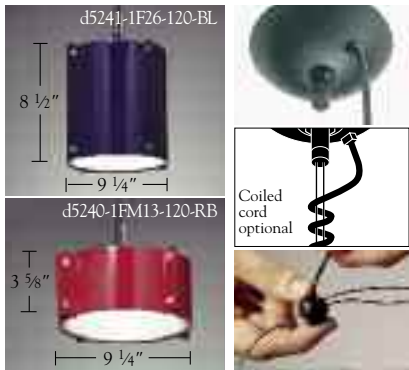

d5240 MERIDIAN 9 1/4" x 3 5/8" pendant
d5241 MERIDIAN 9 1/4" x 8 1/2" pendant

d5240
d5241

Peter Wooding Design Associates design

d5241-1F26-120-BL

d5240
d5241

Item #	Lamping	Voltage	Shade Finishes	Options	Sp. Orders
<input type="text"/>	<input type="text"/>	<input type="text"/>	<input type="text"/>	<input type="text"/>	<input type="text"/>

Item Number	d5240 d5241	MERIDIAN 9 1/4" x 3 5/8" pendant MERIDIAN 9 1/4" x 8 1/2" pendant Wooding Design
--------------------	----------------	--

Construction Aluminum shade and canopy. White opal, acrylic bottom lens. Brushed aluminum buttons. Aircraft cable supports fixture. Height adjustable after installation. Black, 3 conductor cord exits black, 5" diam. canopy. For standard ceiling junction box mounting. UL listed, cUL certified for dry locations.

Lamping / Wattage	<ul style="list-style-type: none"> For d5240 — 2C25 — 1FM13 For d5241 — 1N75 — 1F13 — 1F18 — 1F26 	<ul style="list-style-type: none"> Incandescent, two 25 W, candelabra base, B-10 type Fluorescent, one 13W quad, 2 pin, electromagnetic NPF ballast Incandescent, one 75 W, medium base, A type Fluorescent, one 13W quad, 4 pin, electronic HPF ballast Fluorescent, one 18W quad, 4 pin, electronic HPF ballast Fluorescent, one 26W triple tube, 4 pin, electronic HPF ballast <p><i>All fixtures are supplied less lamps. Lamps may be ordered from d'ac.</i></p>
--------------------------	---	---