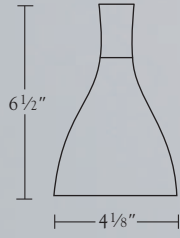

Peter Wooding Design Associates design

d5260-1R50-120-SC-BL
(shown 2/3 life size)

d5260

d5260 1R50-120-SC-BL

Item #	Lamping	Voltage	Cap Finish	Shade Finish	Options	Sp. Orders
<input type="text"/>	<input type="text"/>	<input type="text"/>	<input type="text"/>	<input type="text"/>	<input type="text"/>	<input type="text"/>

Item Number d5260 DIVA mini pendant / Peter Wooding Design Associates

Construction Spun aluminum. Polished or Brushed Chrome or Brass top cap. 5" diam. canopy in same finish as cap. Transformer in canopy. Clear silver hanging cord. 60" overall height. For standard ceiling junction box mounting. UL listed, cUL certified for dry locations.