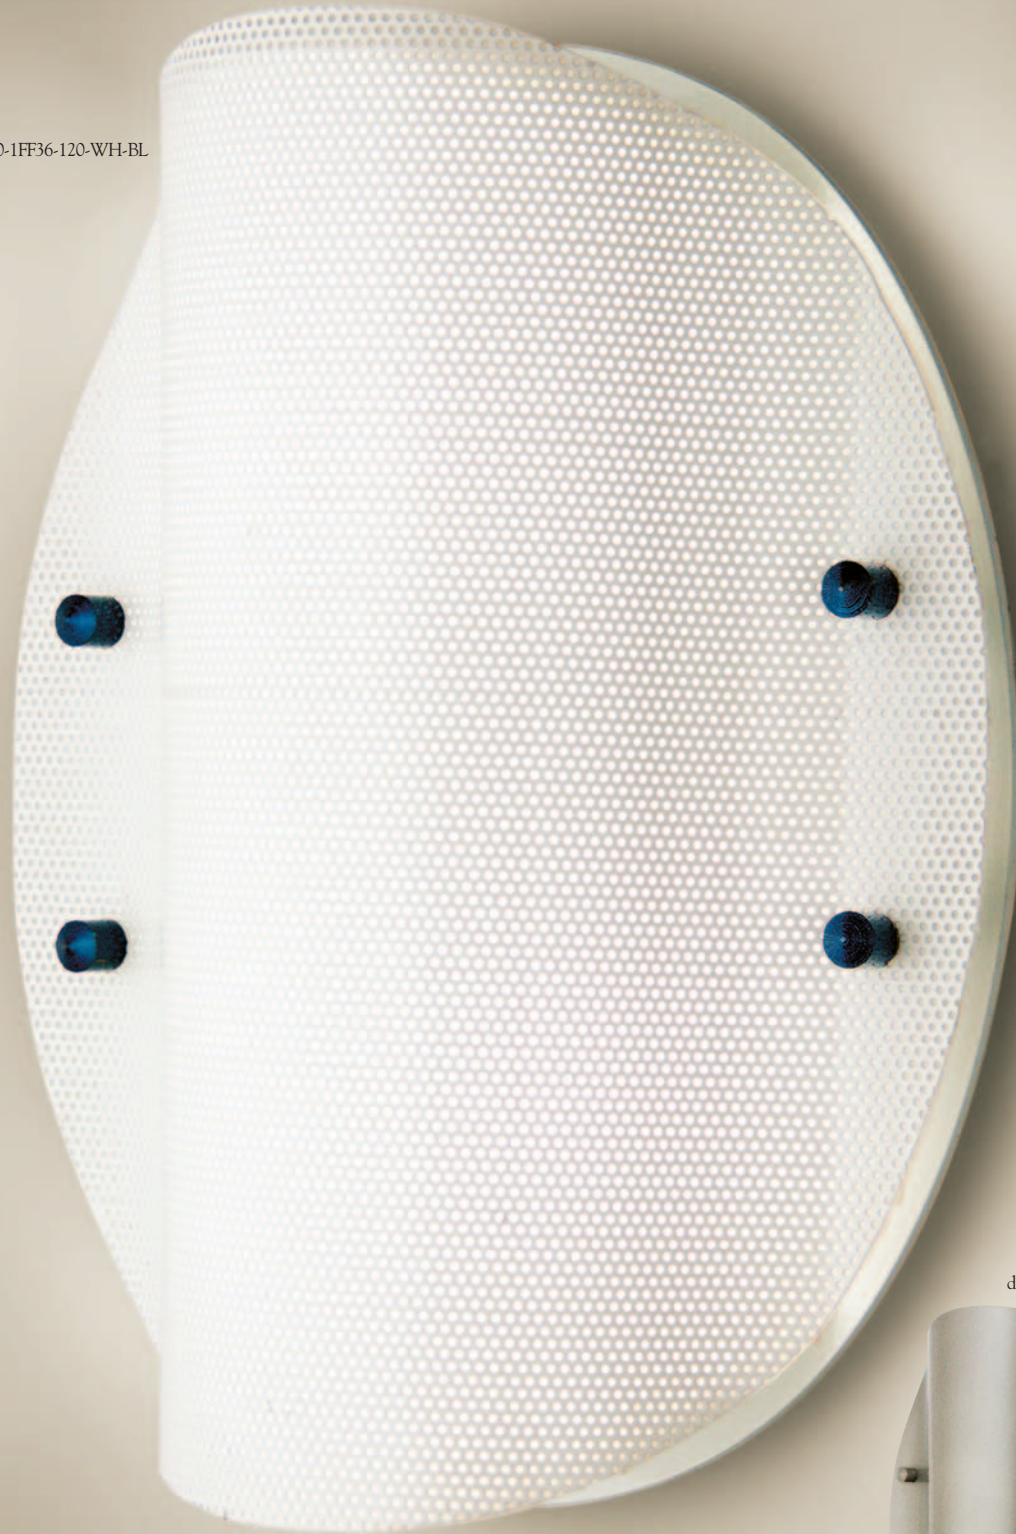

d1180-1FF36-120-WH-BL

d1181-1FF36-120-AL-MG

d1181-1FF36-120-AL-MG

Item #	Lamping	Voltage	Fixture Finish	Knob Finish	Sp. Orders
<input type="text"/>	<input type="text"/>	<input type="text"/>	<input type="text"/>	<input type="text"/>	<input type="text"/>

Work space for submittals

How to specify

Example from illustration at left

d1180	-1FF36	-120	-AL	-MG	<input type="text"/>
-------	--------	------	-----	-----	----------------------

Item Number

d1180
d1181

TORTUGA wall sconce with perf ADA
TORTUGA wall sconce ADA
Peter Wooding Design Associates

Construction

Perforated aluminum and white opal diffuser on d1180.
Formed aluminum on d1181.
Perforated top and bottom discs.
For standard wall junction box mounting.
UL listed, cUL certified for dry locations.