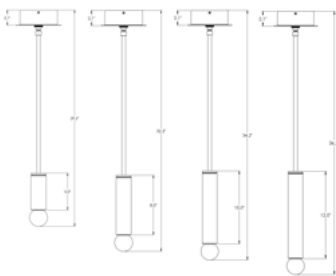

d5431

ARCHI GLOBE PENDANT

PROJECT: _____
 TYPE: _____
 QUANTITY: _____
 NOTES: _____

SPECIFICATION

CONSTRUCTION	Brass or steel body with acrylic light globe
CANOPY	6" diameter canopy
MOUNTING	Standard ceiling junction box
CORD	White or black three-conductor hanging cord; optional fixed length rigid stem
VOLTAGE	120V or 277V
LIGHT SOURCE	Dedicated LED
DIMMING DRIVER	Optional dimming driver: 0-10V, ELV, or TRIAC
SHADE DIMENSION	5", 8", 10", or 12"
OVERALL HEIGHT	34"

DIMENSIONS

RELATED PRODUCT: d5430

ORDERING INFORMATION

MODEL	LAMPING	VOLTAGE	FINISH	OPTIONS
BRASS COLUMN <input type="checkbox"/> d5431-5-B <input type="checkbox"/> d5431-8-B <input type="checkbox"/> d5431-10-B <input type="checkbox"/> d5431-12-B STEEL COLUMN <input type="checkbox"/> d5431-5-S <input type="checkbox"/> d5431-8-S <input type="checkbox"/> d5431-10-S <input type="checkbox"/> d5431-12-S	LED6² 6W LED WITH ELECTRONIC DRIVER NOTES 1. FIXTURES ARE FACTORY PREWIRED FOR 120V 2. 3000K IS THE STANDARD COLOR TEMPERATURE UNLESS OTHERWISE SPECIFIED; ALSO AVAILABLE IN 2700K, 3500K, AND 4000K 3. COMPATIBLE WITH DEDICATED LED LAMPING 4. FIXED LENGTH, NOT FIELD-ADJUSTABLE; CUSTOMER TO SPECIFY OAH 5. FOR ADDITIONAL MODIFICATIONS, PLEASE CONTACT YOUR D'AC REPRESENTATIVE	120¹ 120V 277 277V	PAINTED FINISHES BG BLACK GLOSS BL METALLIC BLUE RD METALLIC RED CU METALLIC COPPER T1 LIGHT TAN G2 MEDIUM GREY GM METALLIC GREEN MB MATTE BLACK MG METALLIC GREY YL BRIGHT YELLOW BC BLACK CRINKLE G1 LIGHT GREY OR ORANGE	DIM³ DIMMING: 0-10V, ELV, OR TRIAC STEM⁴ RIGID STEM METAL FINISHES BB BRUSHED BRASS AB ANTIQUE BRASS SN SATIN NICKEL PC POLISHED CHROME SC SATIN CHROME SPECIAL COLOR / FINISH SCF _____